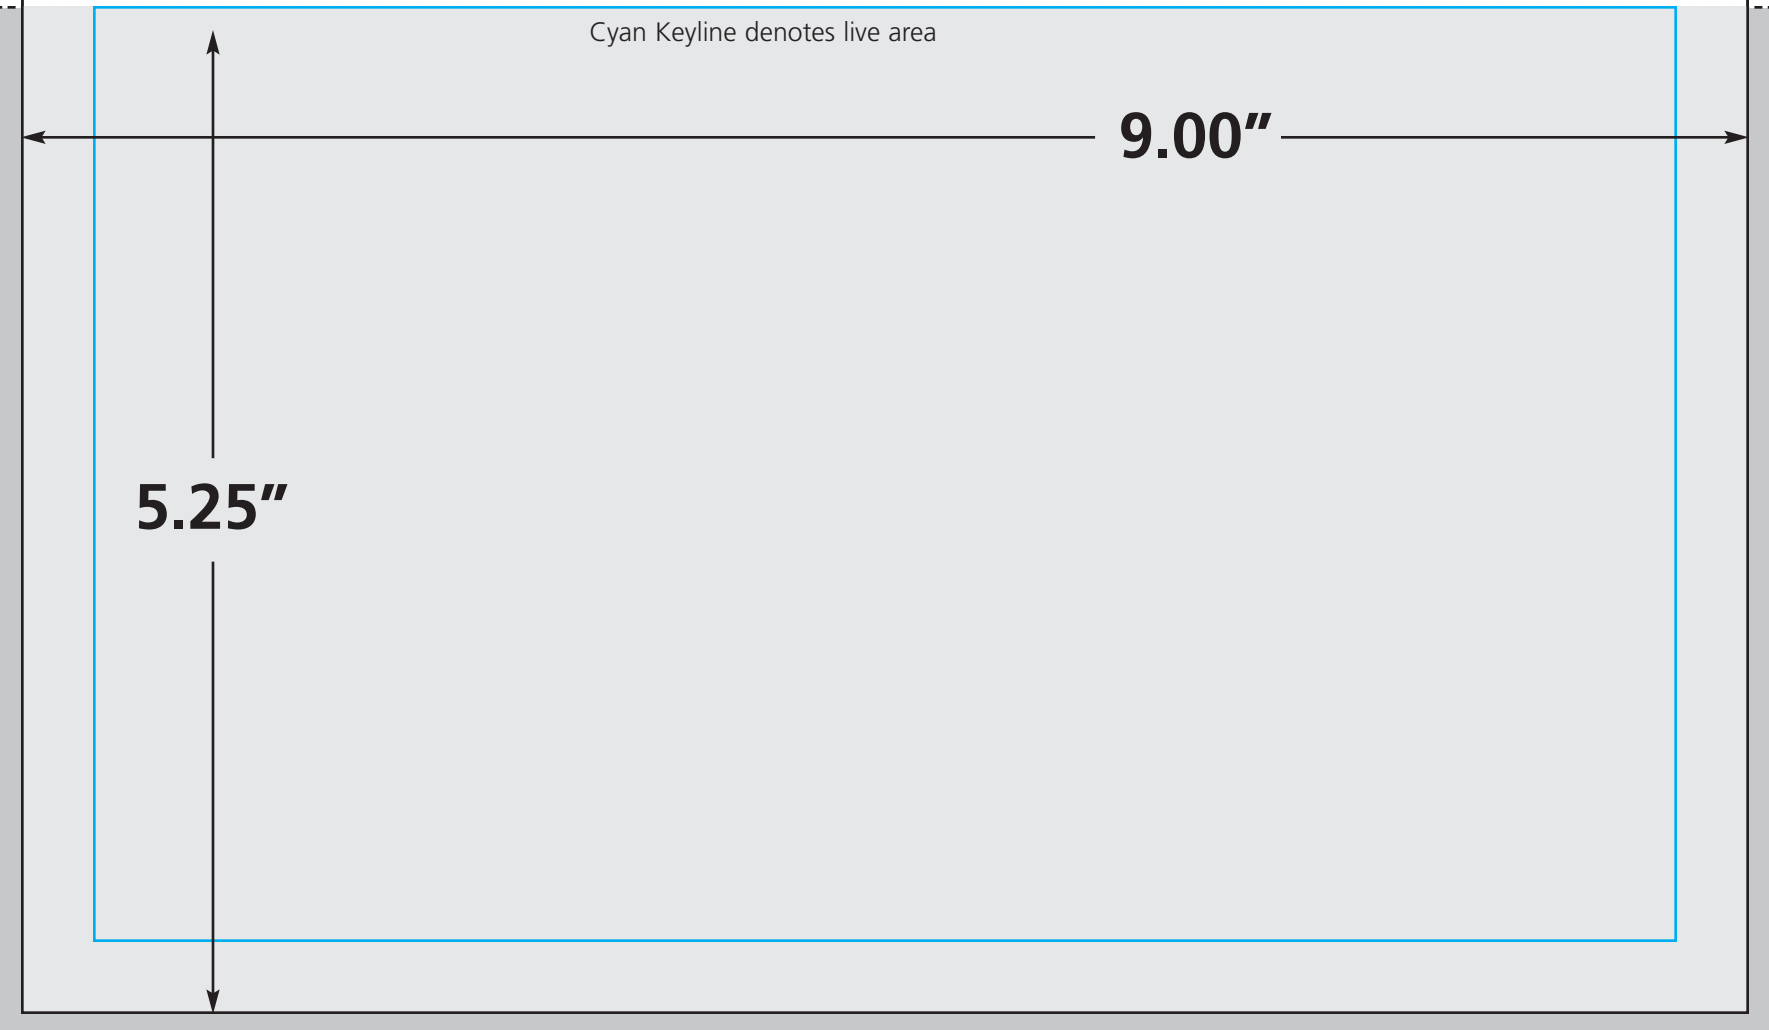

Cyan Keyline denotes live area

9.0"

10.50"

Arizona Foothills Magazine Specs:
Full Page—
Trim: 9.0"x10.50"
Bleed (gray area): 9.25"x10.75"
Live Area (blue keyline): 8.25"x9.75"

Arizona Foothills
Magazine Specs:
2/3 Page Vertical—
Ad Size: 5.5" x 9.625"

Arizona Foothills Magazine Specs:
1/2 Page Horizontal—
Ad Size: 8.25" x 4.75"

Arizona Foothills Magazine Specs:
1/2 Page Horizontal; Full Bleed—
Ad Size: 9.0" x 5.25"
Bleed (gray area): 9.25" x 5.375"
Live Area (blue keyline): 8.25" x 4.875"

Cyan Keyline denotes live area

9.00"

5.25"

Arizona Foothills Magazine Specs:
1/3 Page Vertical—
Ad Size: 2.5" x 9.625"

Arizona Foothills
Magazine Specs:
1/3 Square—
Ad Size: 5.5"x 4.6875"