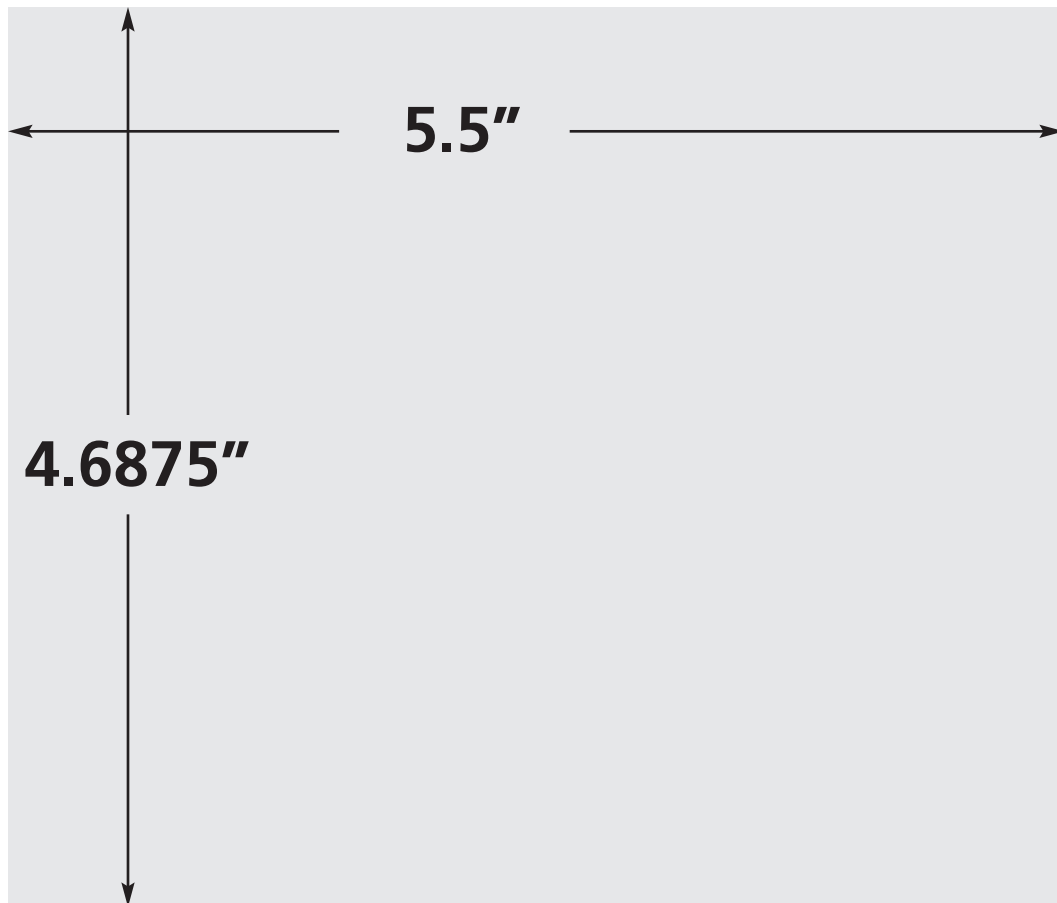

Cyan Keyline denotes live area

9.0"

10.50"

Arizona Foothills Magazine Specs:
Full Page—
Trim: 9.0"x10.50"
Bleed (gray area): 9.25"x10.75"
Live Area (blue keyline): 8.25"x9.75"

Arizona Foothills
Magazine Specs:
2/3 Page Vertical—
Ad Size: 5.5" x 9.625"

Arizona Foothills Magazine Specs:
1/2 Page Horizontal—
Ad Size: 8.25" x 4.75"

Arizona Foothills Magazine Specs:
1/2 Page Horizontal; Full Bleed—
Ad Size: 9.0" x 5.25"
Bleed (gray area): 9.25" x 5.375"
Live Area (blue keyline): 8.25" x 4.875"

Cyan Keyline denotes live area

9.00"

5.25"

Arizona Foothills Magazine Specs:
1/3 Page Vertical—
Ad Size: 2.5" x 9.625"

Arizona Foothills
Magazine Specs:
1/3 Square—
Ad Size: 5.5"x 4.6875"