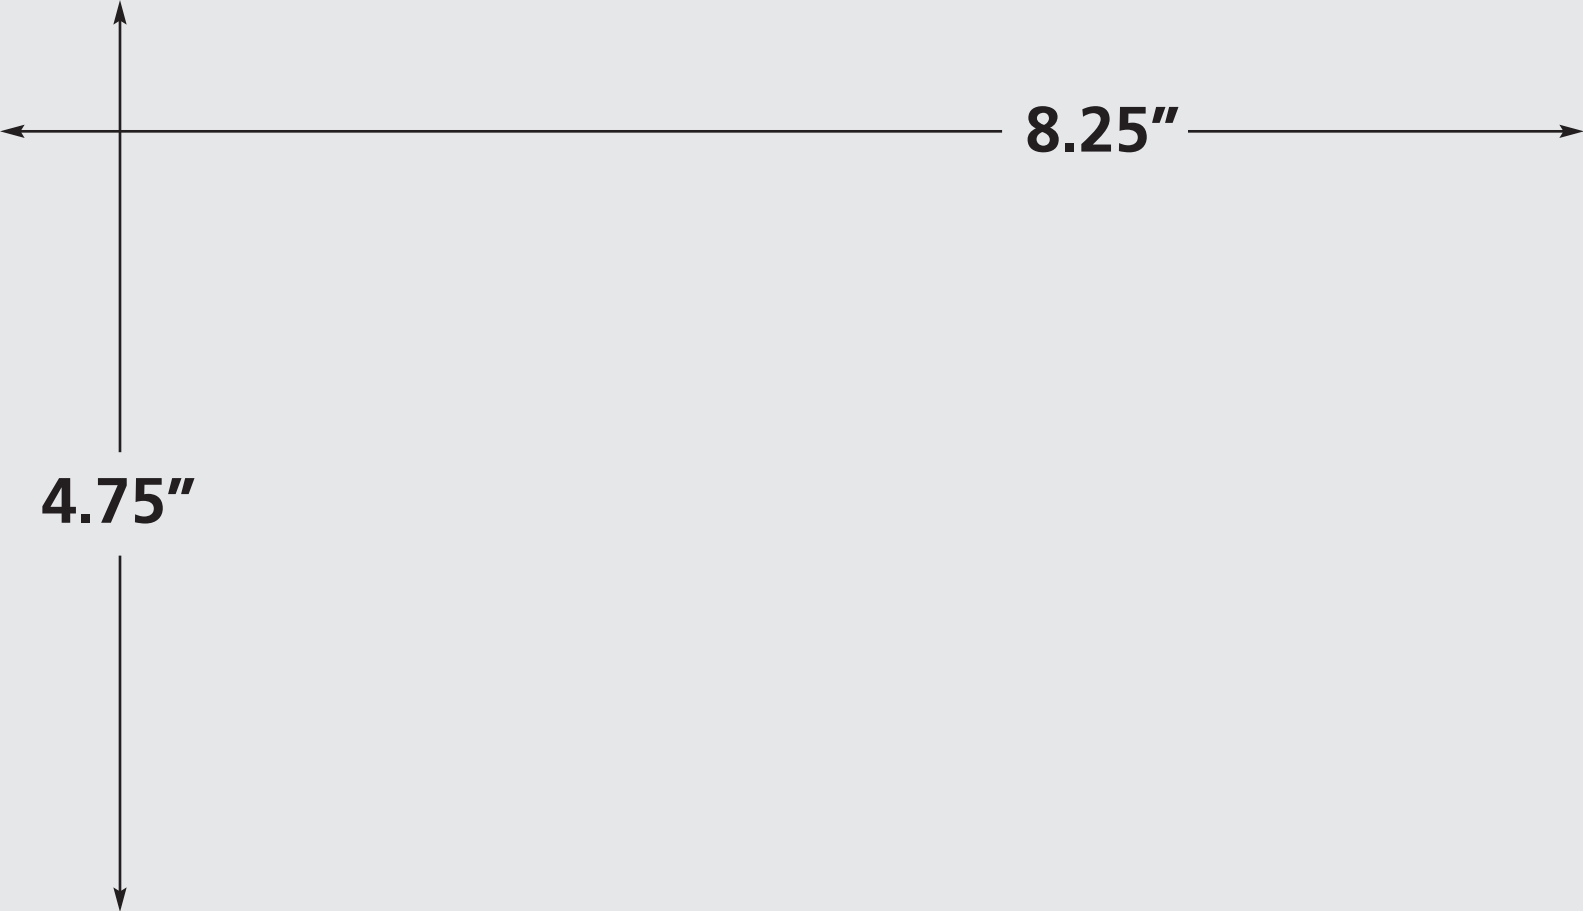

Cyan Keyline denotes live area

9.0"

10.50"

Arizona Foothills Magazine Specs:
Full Page—
Trim: 9.0"x10.50"
Bleed (gray area): 9.25"x10.75"
Live Area (blue keyline): 8.25"x9.75"

Arizona Foothills
Magazine Specs:
2/3 Page Vertical—
Ad Size: 5.5" x 9.625"

Arizona Foothills Magazine Specs:
1/2 Page Horizontal—
Ad Size: 8.25" x 4.75"

Arizona Foothills Magazine Specs:
1/2 Page Horizontal; Full Bleed—
Ad Size: 9.0" x 5.25"
Bleed (gray area): 9.25" x 5.375"
Live Area (blue keyline): 8.25" x 4.875"

Cyan Keyline denotes live area

9.00"

5.25"

Arizona Foothills Magazine Specs:
1/3 Page Vertical—
Ad Size: 2.5" x 9.625"

Arizona Foothills
Magazine Specs:
1/3 Square—
Ad Size: 5.5"x 4.6875"