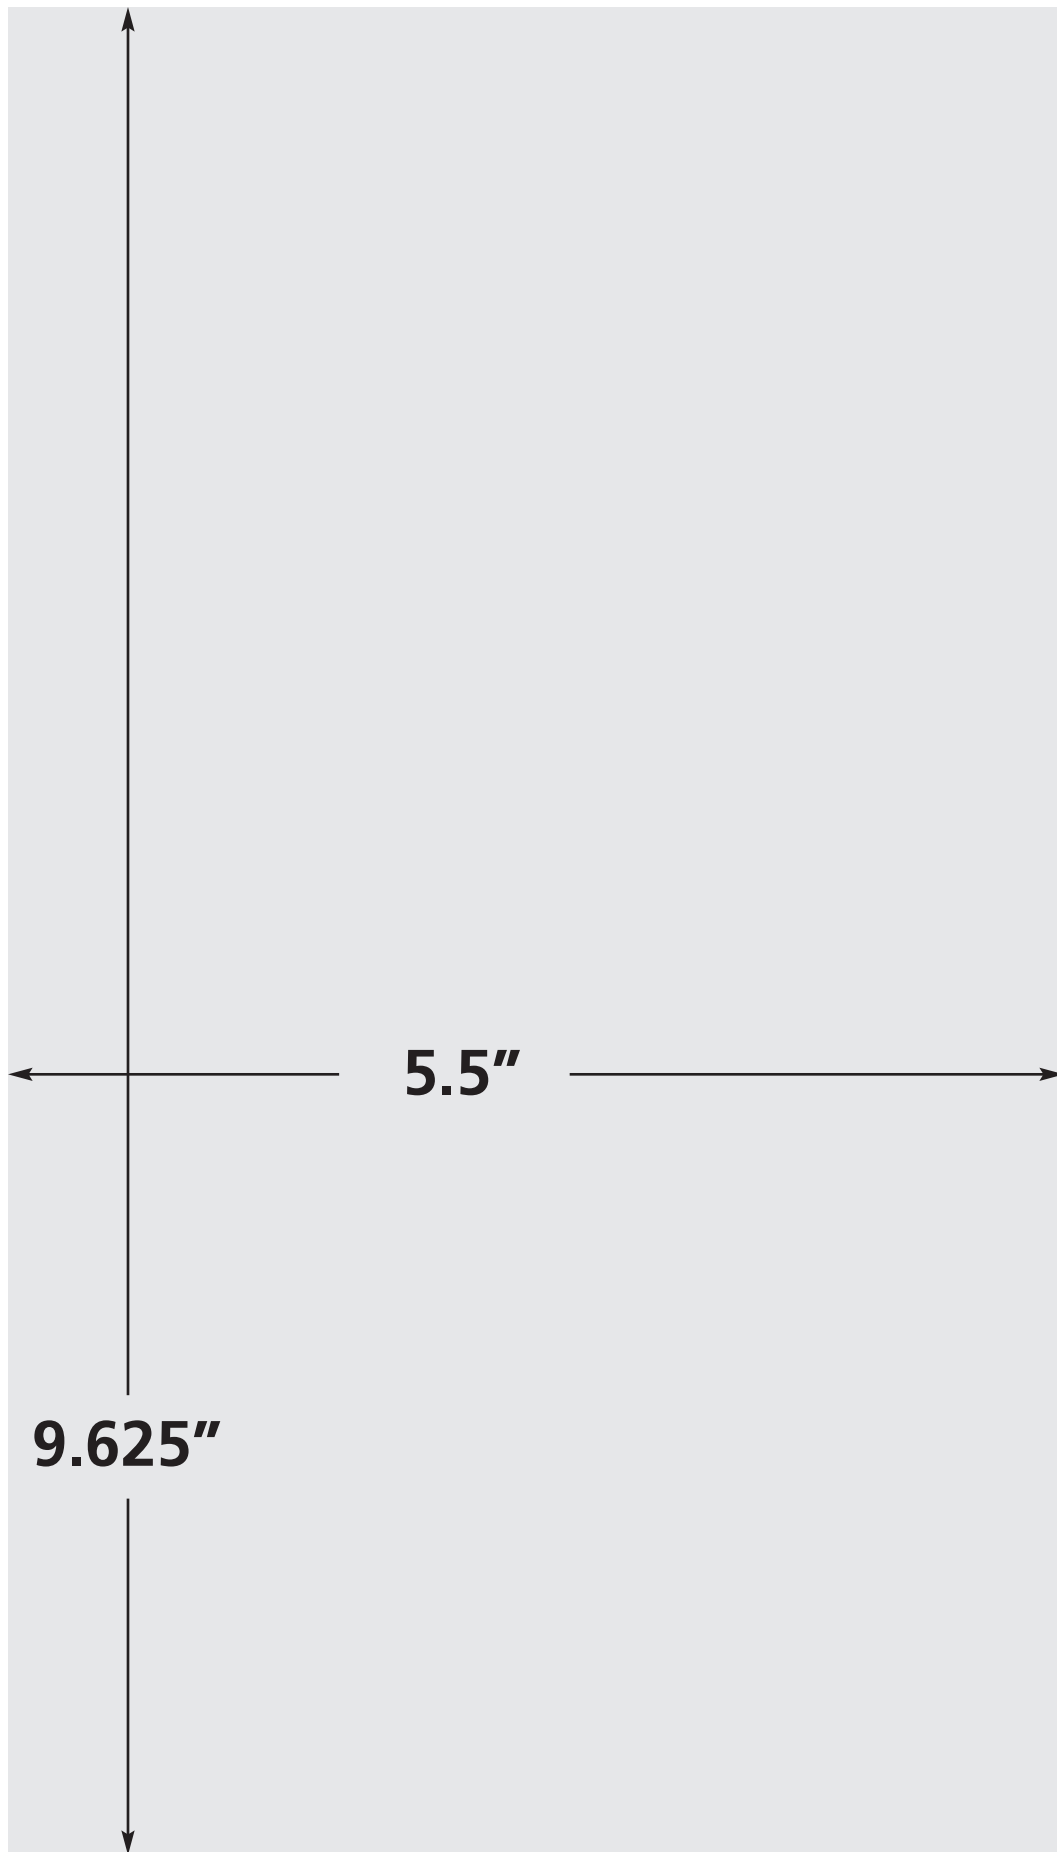

Cyan Keyline denotes live area

9.0"

10.50"

Arizona Foothills Magazine Specs:
Full Page—
Trim: 9.0"x10.50"
Bleed (gray area): 9.25"x10.75"
Live Area (blue keyline): 8.25"x9.75"

Arizona Foothills
Magazine Specs:
2/3 Page Vertical—
Ad Size: 5.5" x 9.625"

Arizona Foothills Magazine Specs:
1/2 Page Horizontal—
Ad Size: 8.25" x 4.75"

Arizona Foothills Magazine Specs:
1/2 Page Horizontal; Full Bleed—
Ad Size: 9.0" x 5.25"
Bleed (gray area): 9.25" x 5.375"
Live Area (blue keyline): 8.25" x 4.875"

Cyan Keyline denotes live area

9.00"

5.25"

Arizona Foothills Magazine Specs:
1/3 Page Vertical—
Ad Size: 2.5" x 9.625"

Arizona Foothills
Magazine Specs:
1/3 Square—
Ad Size: 5.5"x 4.6875"