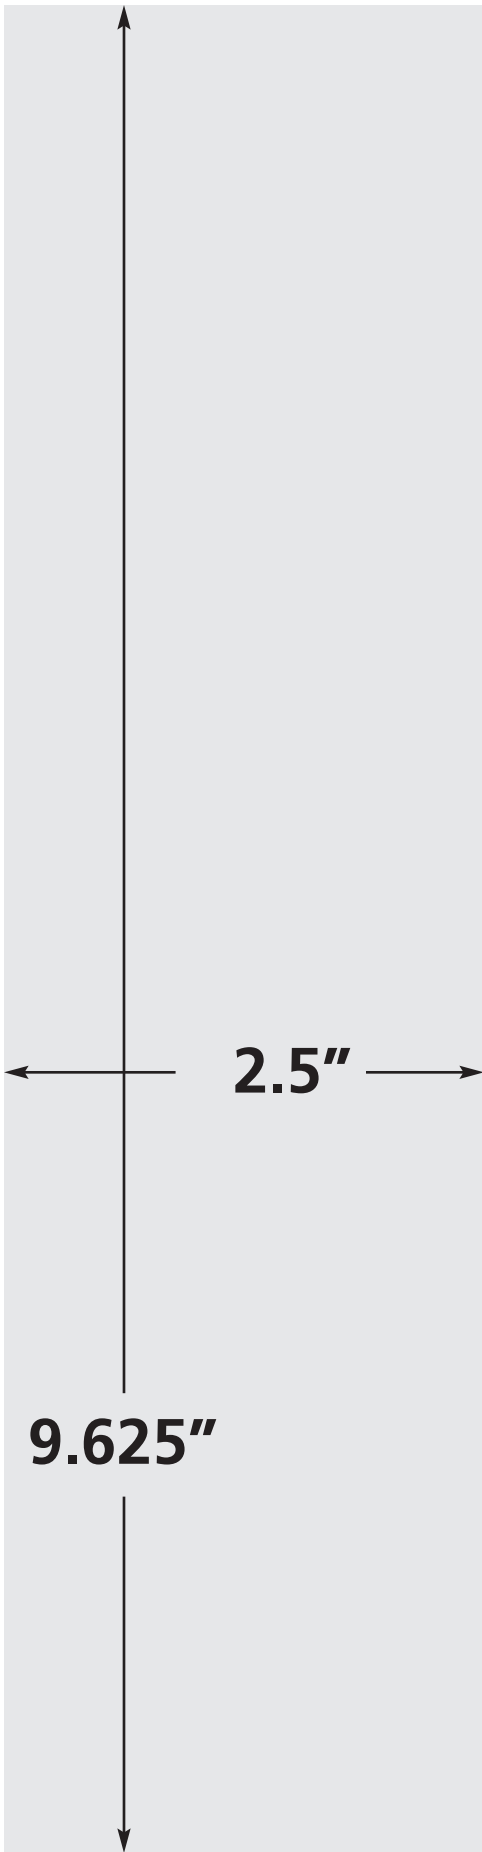

Cyan Keyline denotes live area

9.0"

10.50"

Arizona Foothills Magazine Specs:
Full Page—
Trim: 9.0"x10.50"
Bleed (gray area): 9.25"x10.75"
Live Area (blue keyline): 8.25"x9.75"

Arizona Foothills
Magazine Specs:
2/3 Page Vertical—
Ad Size: 5.5" x 9.625"

Arizona Foothills Magazine Specs:
1/2 Page Horizontal—
Ad Size: 8.25" x 4.75"

Arizona Foothills Magazine Specs:
1/2 Page Horizontal; Full Bleed—
Ad Size: 9.0" x 5.25"
Bleed (gray area): 9.25" x 5.375"
Live Area (blue keyline): 8.25" x 4.875"

Cyan Keyline denotes live area

9.00"

5.25"

Arizona Foothills Magazine Specs:
1/3 Page Vertical—
Ad Size: 2.5" x 9.625"

Arizona Foothills
Magazine Specs:
1/3 Square—
Ad Size: 5.5"x 4.6875"