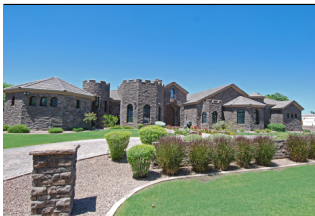

Top Luxury Homes in the Valley

Written by Arizona Foothills Magazine

Here's a look at some of the top Valley luxury homes on the market right now.

\$6,950,000

9 Bed 11 Bath, 17,799 SF/Assessor

Grand estate home located on the famed Arizona Biltmore Hotel golf course with views across the course to Camelback Mtn. Large rooms for large scale entertainment and/or lots of family. All finishes are over-the-top quality. Main floor features living, dining, kitchen/breakfast/family room, one of 2 master suites; downstairs is fabulous wine cellar; a must see for the buyer who wants it all.

For details, call: Karen Shapiro/Ron Nachtwey 480.951.3248

\$2,150,000

A dramatic yet warm estate on a lush mature lot in Paradise Valley with views of Mummy Mountain. This very substantial home has a traditional feel but with a very open floor plan that allows a seamless flow between generous formal spaces, the game room and the outdoors. The kitchen is spacious and very well appointed. The master suite is lovely with his/hers closets, fitness room and home management center. Outside is recreation paradise with large patios, bbq, pool, sport/fullcourt basketball, putting course and 2 bedroom guesthouse. All with a great East PV location.

For details, call: Karen Shapiro/Ron Nachtwey 480.951.3248

\$2,475,000

5 Bedroom / 6.5 Bath, 7,270 SF/per builder,

Beautifully designed home with flowing floorplan, perfect for entertaining and/or family living. Media room. Large kitchen/family room is perfect for cozy enjoyment or grand entertaining w/wet bar and adjoining game/billiard room. Large master suite includes his & hers closets and steam shower. Private backyard feels like your own secluded resort w/intimate outdoor living room w/fireplace, mountain views, negative edge pool, spa, multiple patios, & large grassy area. Separate guest house w/living/game room, bedroom & full kitchen. Mechanized gate to auto court & 4 car garage.