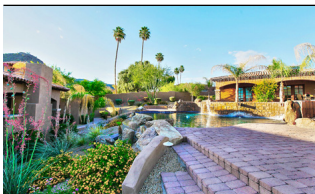

Top Luxury Homes in the Valley

Written by Arizona Foothills Magazine

Here's a look at some of the top Valley luxury homes on the market right now.

\$6,950,000

9 Bed 11 Bath, 17,799 SF/Assessor

Grand estate home located on the famed Arizona Biltmore Hotel golf course with views across the course to Camelback Mtn. Large rooms for large scale entertainment and/or lots of family. All finishes are over-the-top quality. Main floor features living, dining, kitchen/breakfast/family room, one of 2 master suites; downstairs is fabulous wine cellar; a must see for the buyer who wants it all.

For details, call: Karen Shapiro/Ron Nachtwey 480.951.3248

\$2,150,000

A dramatic yet warm estate on a lush mature lot in Paradise Valley with views of Mummy Mountain. This very substantial home has a traditional feel but with a very open floor plan that allows a seamless flow between generous formal spaces, the game room and the outdoors. The kitchen is spacious and very well appointed. The master suite is lovely with his/hers closets, fitness room and home management center. Outside is recreation paradise with large patios, bbq, pool, sport/fullcourt basketball, putting course and 2 bedroom guesthouse. All with a great East PV location.

For details, call: Karen Shapiro/Ron Nachtwey 480.951.3248

\$2,475,000

5 Bedroom / 6.5 Bath, 7,270 SF/per builder,

Beautifully designed home with flowing floorplan, perfect for entertaining and/or family living. Media room. Large kitchen/family room is perfect for cozy enjoyment or grand entertaining w/wet bar and adjoining game/billiard room. Large master suite includes his & hers closets and steam shower. Private backyard feels like your own secluded resort w/intimate outdoor living room w/fireplace, mountain views, negative edge pool, spa, multiple patios, & large grassy area. Separate guest house w/living/game room, bedroom & full kitchen. Mechanized gate to auto court & 4 car garage.