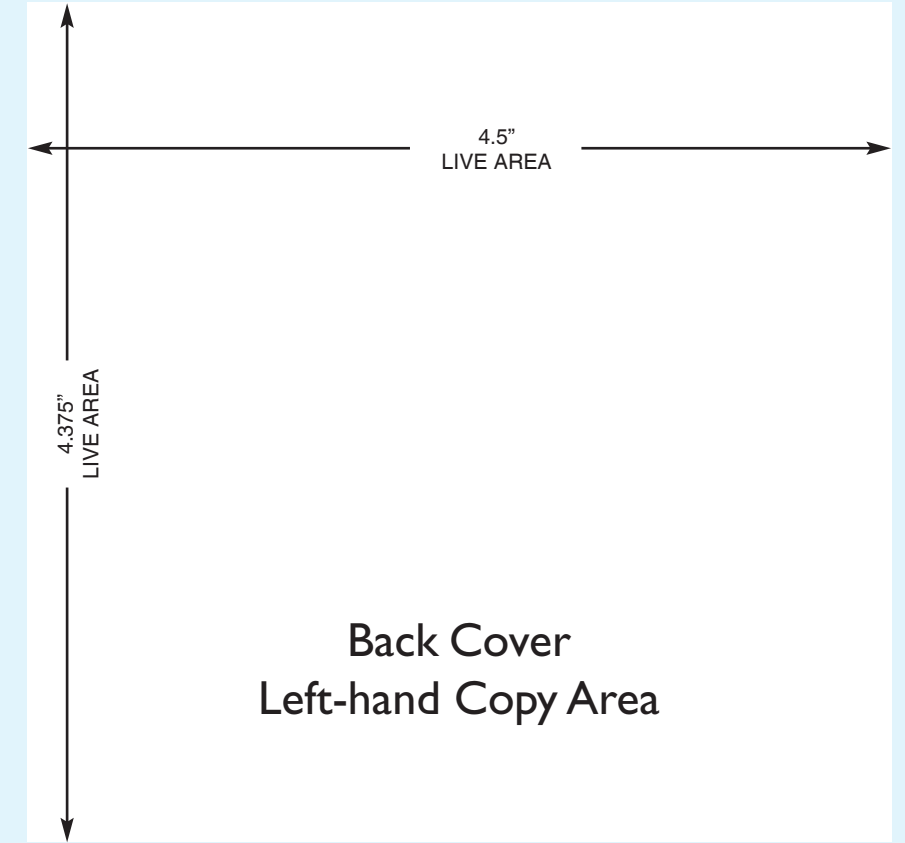

2.0" over-lap glue area
NO COPY

3.0" copy area-BC

8.0" copy area-FC

5.0" copy area-BC

.125" bleed

.125" bleed

.125" bleed

.125" bleed

5.0"

Glue Area/Overlap
NO COPY

Back Cover
Right-hand Copy Area

Front Cover

Overall specifications;
size: finished; 18.25" x 5.0"
colors: 4/0, 4/color process over none
stock: 80lb text basis weight

Light blue areas of template are where color and/or imagery
can appear. Keep all pertinent copy within the indicated LIVE
AREA [white] boxes.

Back Cover
Left-hand Copy Area

2.5" LIVE AREA

7.5" LIVE AREA

4.5" LIVE AREA

4.375" LIVE AREA

4.375" LIVE AREA

4.375" LIVE AREA