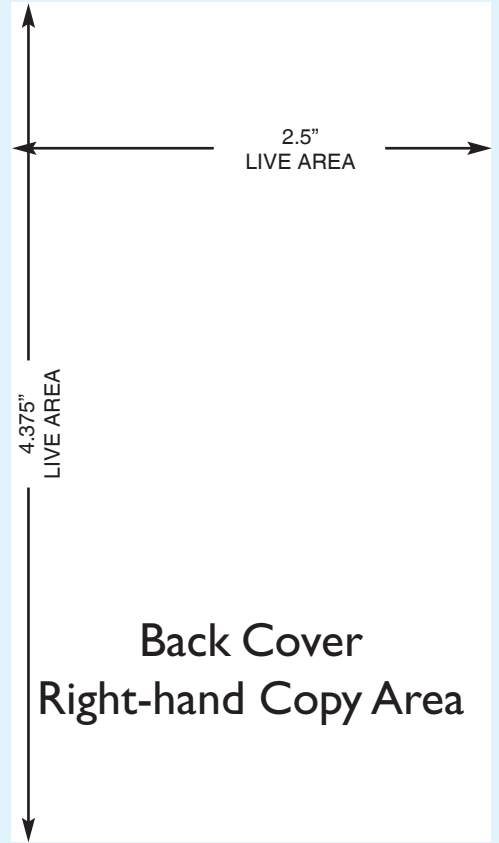

2.0" over-lap glue area
NO COPY

3.0" copy area-BC

8.0" copy area-FC

5.0" copy area-BC

.125" bleed

.125" bleed

.125" bleed

.125" bleed

5.0"

Glue Area/Overlap
NO COPY

Back Cover
Right-hand Copy Area

Front Cover

Overall specifications;
size: finished; 18.25" x 5.0"
colors: 4/0, 4/color process over none
stock: 80lb text basis weight

Light blue areas of template are where color and/or imagery
can appear. Keep all pertinent copy within the indicated LIVE
AREA [white] boxes.

Back Cover
Left-hand Copy Area

2.5" LIVE AREA

7.5" LIVE AREA

4.5" LIVE AREA

4.375" LIVE AREA

4.375" LIVE AREA

4.375" LIVE AREA