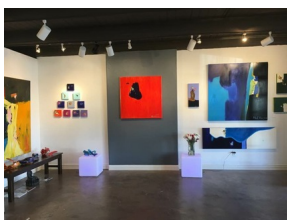

Gallery Corner: Lotus Contemporary Art

Written by Nicole Royse

Lotus Contemporary Art Gallery showcases the work of local artist and owner Denise Fleisch in the heart of old town Scottsdale.

Lotus Contemporary Art Gallery is a fantastic art space that features the beautiful and provocative abstract paintings of Denise Fleisch. Fleisch strives to support the local art community showcasing other local artists as well as using her art for the greater good! Originally located in the famed Roosevelt Row Arts District, Lotus Contemporary Art was founded by artist Denise Fleisch in downtown Phoenix several years ago. Fleisch recently relocated her gallery to Scottsdale this past October after the previous property in Phoenix was bought by developers in August. She has since settled in nicely at her great new location in the Marshall Way Arts District. Some wonderful galleries including Carstens Fine Art Gallery and Tilt Gallery flank her new gallery plus we continue to see some great new development in the Scottsdale art scene.

Fleisch creates minimalist abstract paintings that center around vibrant colors and strong lines. Her striking color palette and bold lines offer a modern simplicity that is sure to please the eye and compliment any home! She has exhibited her work nationally and has been featured in numerous publications including the Arts Beacon, Phoenix New Times and YabYum Music & Arts, just to name a few!