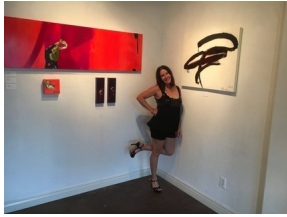

Gallery Corner: Lotus Contemporary Art

Written by Nicole Royse

Lotus Contemporary Art Gallery showcases the work of local artist and owner Denise Fleisch in the heart of old town Scottsdale.

Lotus Contemporary Art Gallery is a fantastic art space that features the beautiful and provocative abstract paintings of Denise Fleisch. Fleisch strives to support the local art community showcasing other local artists as well as using her art for the greater good! Originally located in the famed Roosevelt Row Arts District, Lotus Contemporary Art was founded by artist Denise Fleisch in downtown Phoenix several years ago. Fleisch recently relocated her gallery to Scottsdale this past October after the previous property in Phoenix was bought by developers in August. She has since settled in nicely at her great new location in the Marshall Way Arts District. Some wonderful galleries including Carstens Fine Art Gallery and Tilt Gallery flank her new gallery plus we continue to see some great new development in the Scottsdale art scene.

Fleisch creates minimalist abstract paintings that center around vibrant colors and strong lines. Her striking color palette and bold lines offer a modern simplicity that is sure to please the eye and compliment any home! She has exhibited her work nationally and has been featured in numerous publications including the Arts Beacon, Phoenix New Times and YabYum Music & Arts, just to name a few!